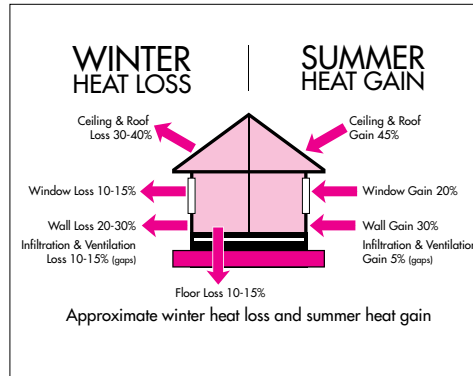

Pink Batts® Insulation (walls and ceilings)					
Material R-value	Nominal thickness mm	Batt size mm x mm	Batts per pack	m² per pack	Cover per pack m²
R1.5 Wall	65	1160 x 430	24	12.0	13.6
		1160 x 580	24	16.2	18.2
R2.0 Wall	90	1160 x 430	24	12.0	13.6
		1160 x 580	24	16.2	18.2
R2.0 HD Wall	70	1160 x 430	12	6.0	6.8
		1160 x 580	12	8.1	9.1
		1200 x 600	12	8.6	9.7
R2.5 HD Wall††	90	1160 x 430	12	6.0	6.8
		1160 x 580	12	8.1	9.1
		1200 x 600	12	8.6	9.7
R2.5 Ceiling	130	1160 x 430	16	8.0	9.0
		1160 x 580	16	10.8	12.2
R3.0 Ceiling	140	1160 x 430	16	8.0	9.0
		1160 x 580	16	10.8	12.2
R3.5 Ceiling	160	1160 x 430	16	8.0	9.0
		1160 x 580	10	6.7	7.6
R4.0 Ceiling	175	1160 x 430	10	5.0	5.6
		1160 x 580	10	6.7	7.6
R5.0 Ceiling	215	1160 x 430	8	4.0	4.5
		1160 x 580	8	5.4	6.1
R6.0 Ceiling	250	1160 x 430	6	3.0	3.4
		1160 x 580	6	4.0	4.5

†† R2.5 high density wall batts designed specifically to fit 90mm stud walls

Pink® Floor Batts Insulation					
Material R-Value	Nominal Thickness mm	Batt Size mm x mm	Batts per pack	m² per pack	Cover per pack m²
R2.5	90	1160 x 430	12	6	6.8

By installing Pink Batts® insulation you reduce heat transfer by up to 60% and that means great savings on your energy bills, not to mention how comfortable you'll be.

Pink Batts® insulation can actually reduce summer heat in your home by up to 8°C - 12°C.

Pink Batts® insulation are non-combustible so there's no increased fire risk and can be used with confidence around downlights when installed as per manufacturer's recommendations.